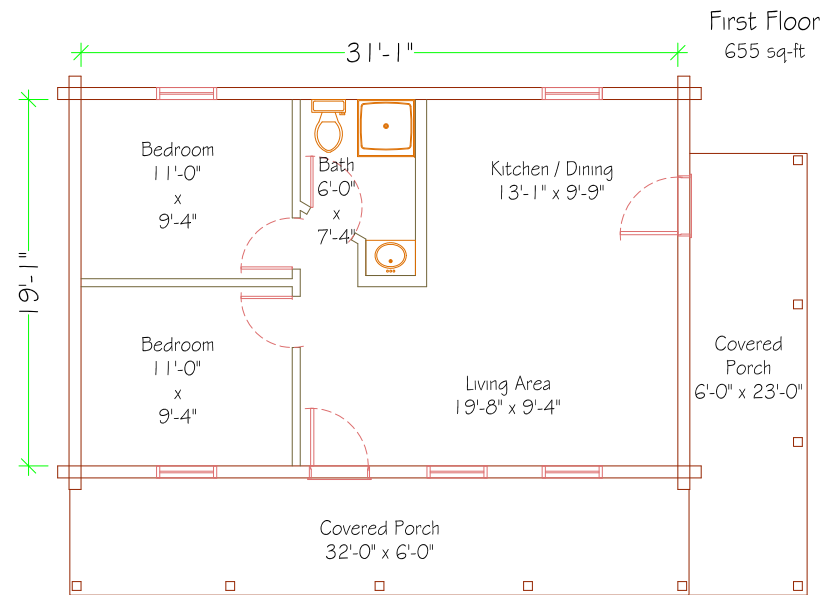

"Baxter"

940 sq-ft Living Space
 Two Bedroom / One Bath
 Open Kitchen / Living Area
 Cathedral Ceiling
 Camp Style Loft Space
 Wrap-Around Covered Porch

Loft Area
 235 sq-ft

King Forest Homes
 LLC

www.kingforesthomes.com
 Tel. (603)536-5361 Fax (603)536-5731