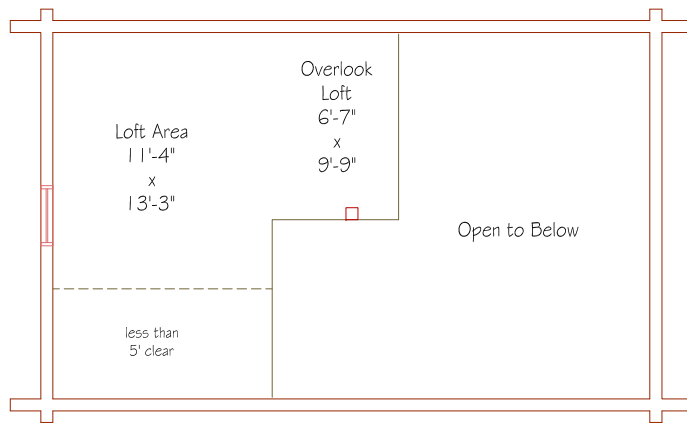

"Baxter"

940 sq-ft Living Space
 Two Bedroom / One Bath
 Open Kitchen / Living Area
 Cathedral Ceiling
 Camp Style Loft Space
 Wrap-Around Covered Porch

Loft Area
 235 sq-ft

King Forest Homes
 LLC

www.kingforesthomes.com
 Tel. (603)536-5361 Fax (603)536-5731