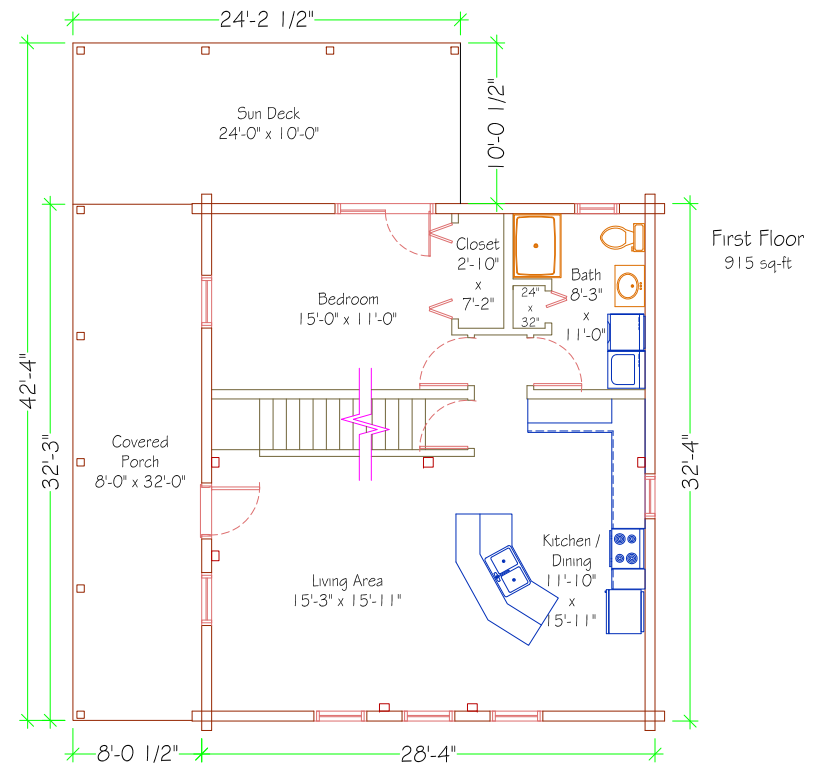

"Hanover"

1,320 sq-ft Living Space

One Bedroom / One Bath

(Also as Two Bedroom / Two Bath)

Open Concept Kitchen / Dining / Living Area
with Cathedral Ceiling

Open Loft (w/o Second Bedroom)

Full Length Covered Porch / Sun Deck