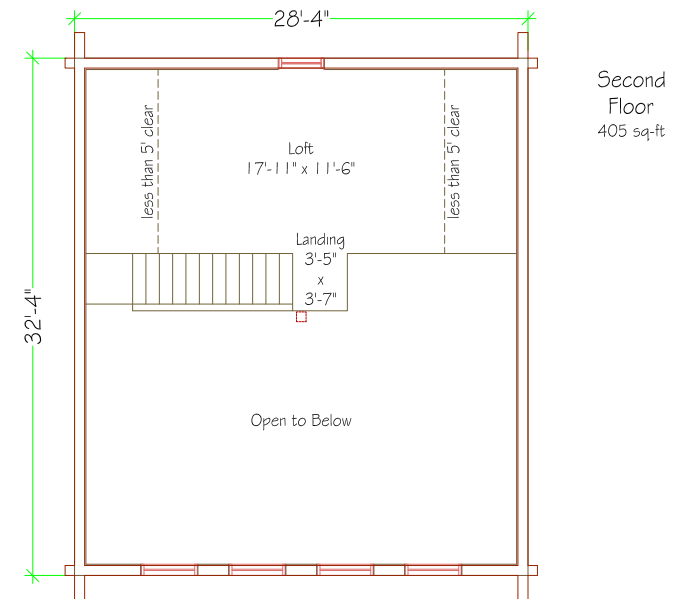

"Hanover"

1,320 sq-ft Living Space

One Bedroom / One Bath

(Also as Two Bedroom / Two Bath)

Open Concept Kitchen / Dining / Living Area
with Cathedral Ceiling

Open Loft (w/o Second Bedroom)

Full Length Covered Porch / Sun Deck