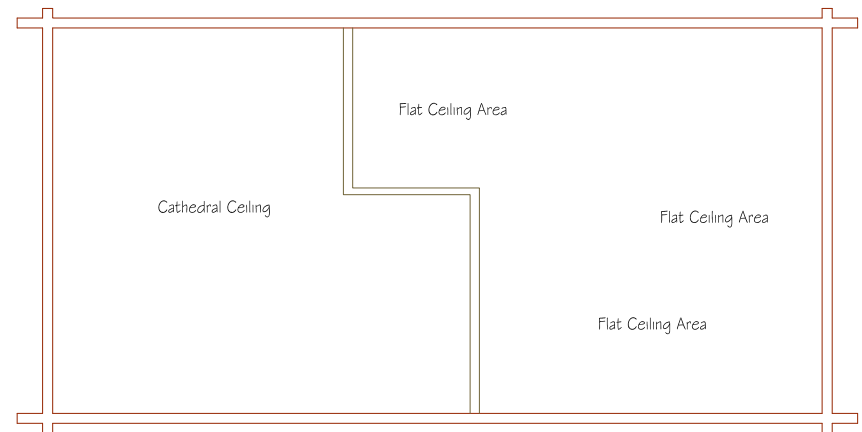

"Trailside"

1,245 sq-ft Living Space

Three Bedroom / One and a Half Bath

Open Concept Kitchen / Dining / Living Area

Front Covered Porch

Attic Space Storage Possible

King Forest Homes
LLC

www.kingforesthomes.com