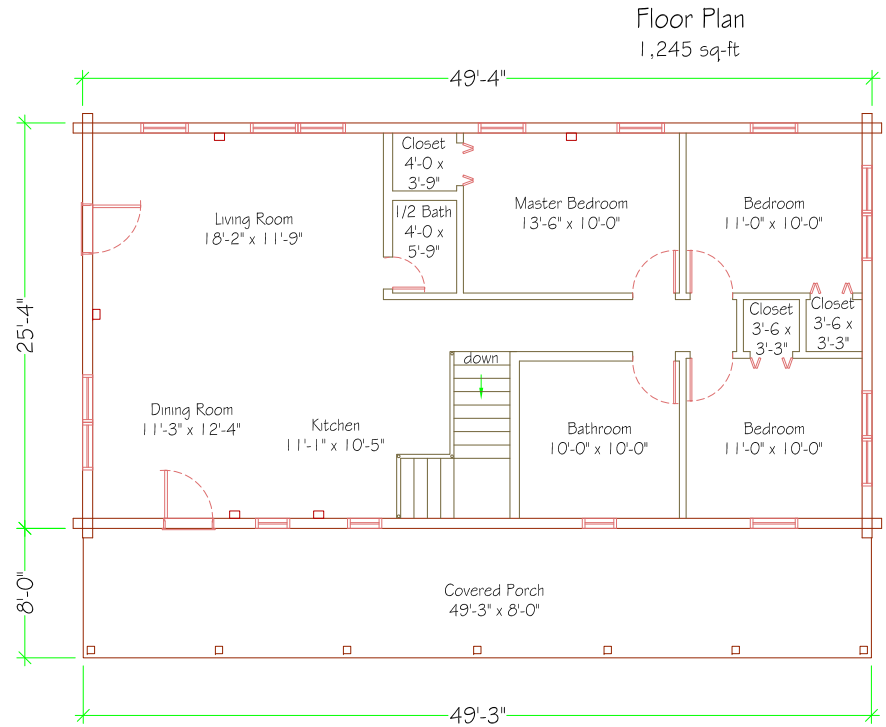

"Trailside"

1,245 sq-ft Living Space

Three Bedroom / One and a Half Bath

Open Concept Kitchen / Dining / Living Area

Front Covered Porch

Attic Space Storage Possible

King Forest Homes
LLC

www.kingforesthomes.com