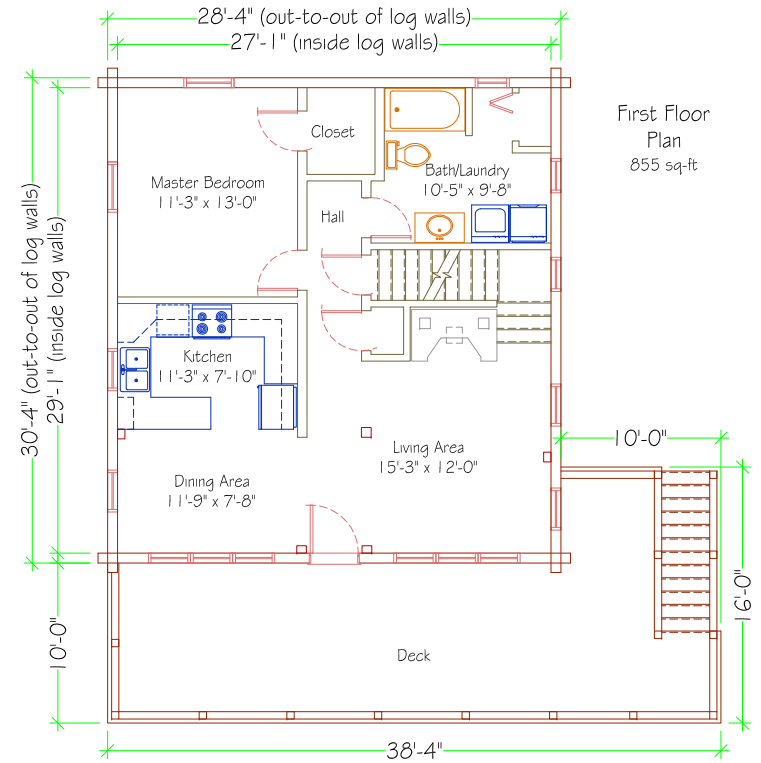

"Farmside"

- 1,550 sq-ft Living Space
- Three Bedroom / Two Bath
- Open Concept Kitchen / Dining Area
- Full Second Floor
- Front / Wrap-Around Sun Deck
- Gambrel Truss Roof Construction

King Forest Homes
LLC