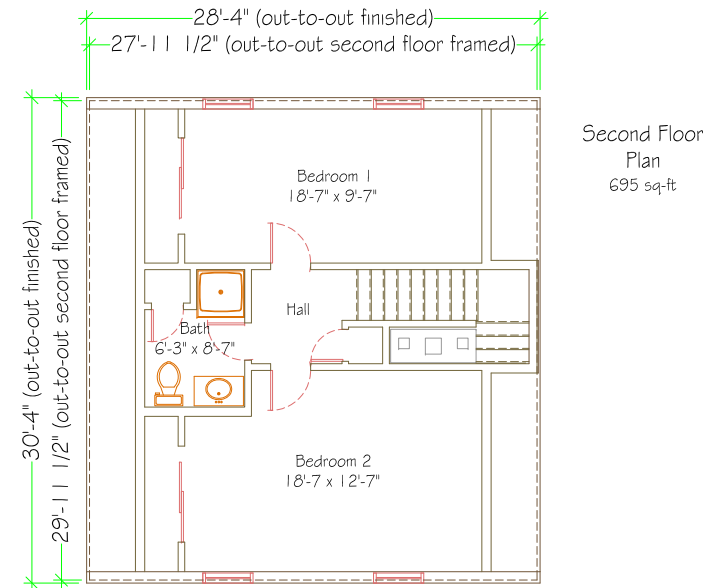

"Farmside"

- 1,550 sq-ft Living Space
- Three Bedroom / Two Bath
- Open Concept Kitchen / Dining Area
- Full Second Floor
- Front / Wrap-Around Sun Deck
- Gambrel Truss Roof Construction

King Forest Homes
LLC