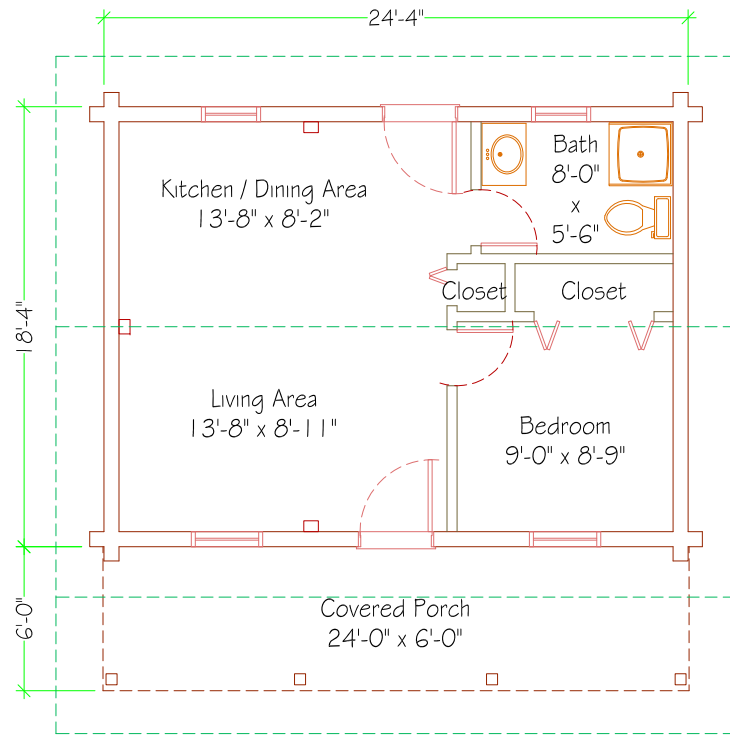

"Tamworth"

445 sq-ft Living Space
 One Bedroom / One Bath
 Open Kitchen / Dining / Living Area
 Covered Porch

First Floor
 445 sq-ft

King Forest Homes
LLC

www.kingforesthomes.com
 Tel. (603)536-5361 Fax (603)536-5731