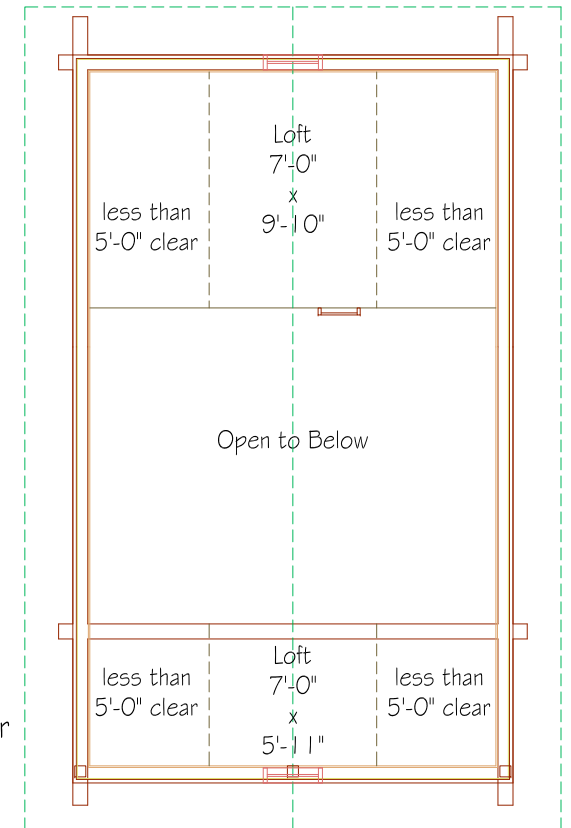

"Bartlett"
 560 sq-ft Living Space
 One Bedroom / One Bath
 Open Kitchen / Living Area
 Cathedral Ceiling
 Ladder Accessible Loft Spaces
 Covered Porch

First Floor
445 sq-ft

Second Floor
115 sq-ft

King Forest Homes
 LLC