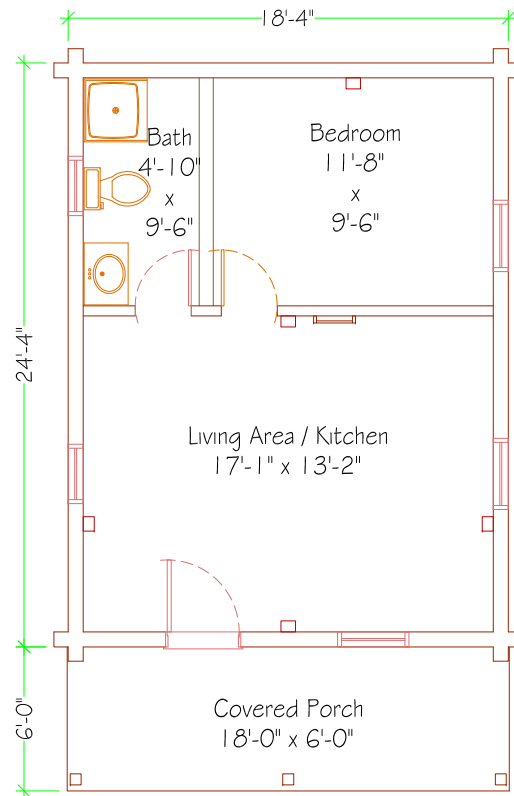

"Bartlett"
 560 sq-ft Living Space
 One Bedroom / One Bath
 Open Kitchen / Living Area
 Cathedral Ceiling
 Ladder Accessible Loft Spaces
 Covered Porch

First Floor
445 sq-ft

Second Floor
115 sq-ft

King Forest Homes
 LLC