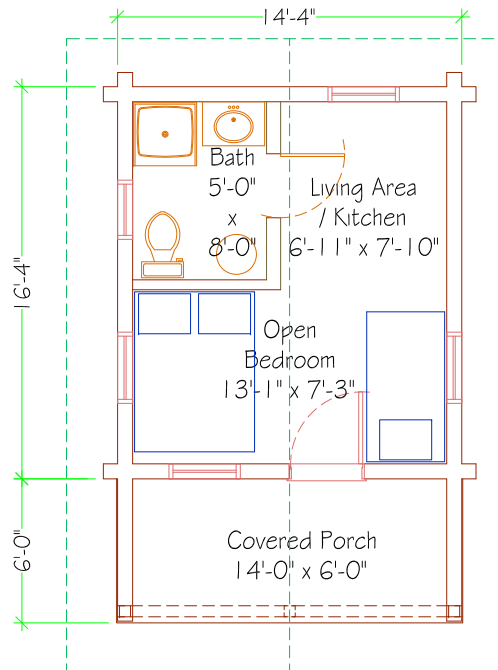

## "Woodstock"

230 sq-ft Living Space  
 Open Concept Bedroom /  
 Open Kitchen / Living Area  
 One Bath  
 Covered Porch

First Floor  
 230 sq-ft

**King Forest Homes**  
LLC

[www.kingforesthomes.com](http://www.kingforesthomes.com)  
 Tel. (603)536-5361 Fax (603)536-5731