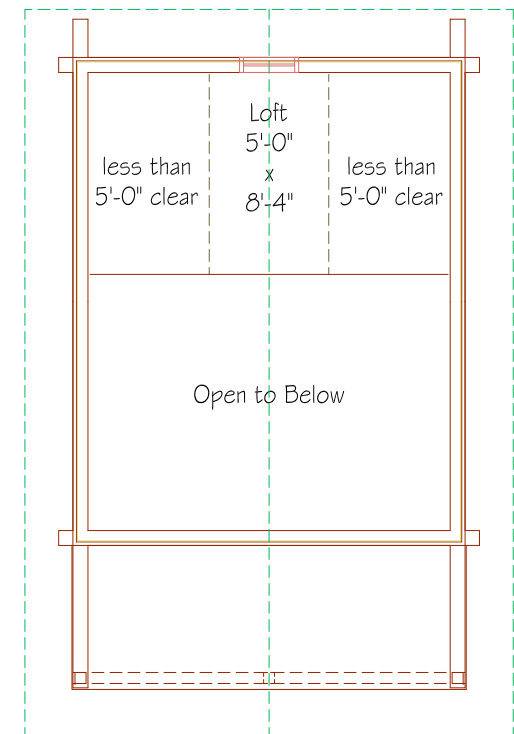

"Hillside"

370 sq-ft Living Space
 One Bedroom / One Bath
 Open Kitchen / Living Area
 Cathedral Ceiling
 Ladder Accessible Loft Space
 Covered Porch

First Floor
 330 sq-ft

Second Floor
 40 sq-ft

King Forest Homes
 LLC