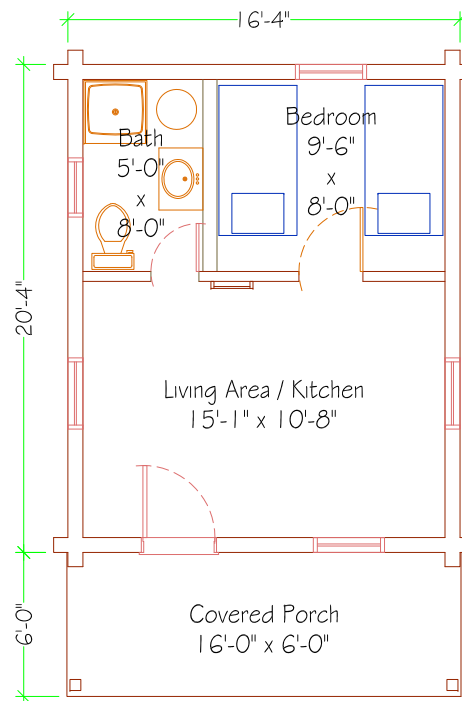

"Hillside"

370 sq-ft Living Space
 One Bedroom / One Bath
 Open Kitchen / Living Area
 Cathedral Ceiling
 Ladder Accessible Loft Space
 Covered Porch

First Floor
 330 sq-ft

Second Floor
 40 sq-ft

King Forest Homes
 LLC