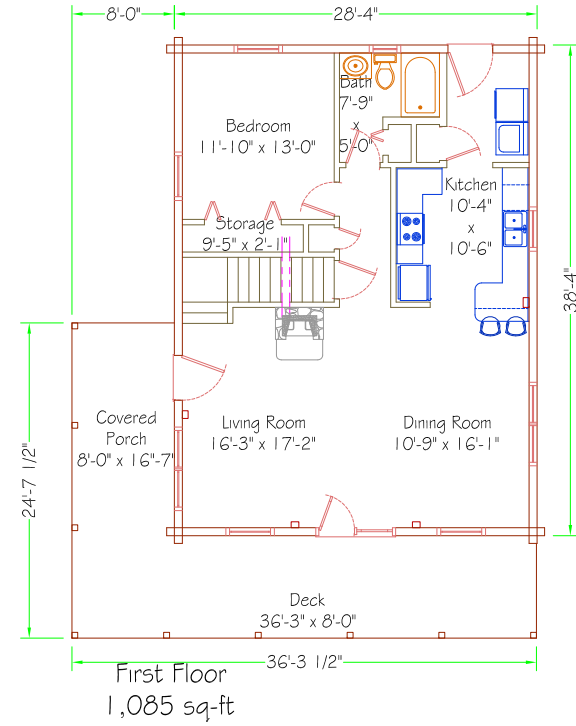

"Bridgewater"

- 1,665 sq-ft Living Space
- Three Bedroom / Two Bath
- Open Living / Dining Area
- Cathedral Ceiling
- Covered Porch Entrance
- Front Sun Deck

King Forest Homes
LLC

www.kingforesthomes.com
Tel. (603)536-5361 Fax (603)536-5731