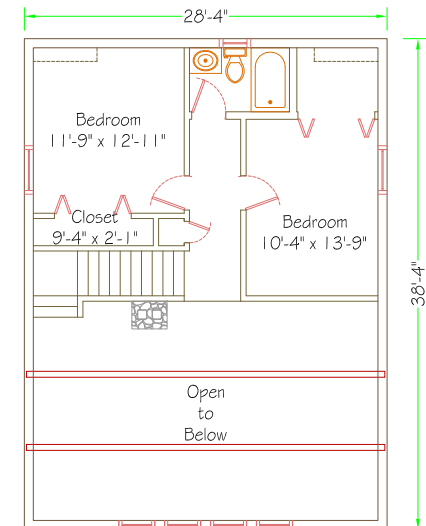

"Bridgewater"

- 1,665 sq-ft Living Space
- Three Bedroom / Two Bath
- Open Living / Dining Area
- Cathedral Ceiling
- Covered Porch Entrance
- Front Sun Deck

King Forest Homes
LLC

www.kingforesthomes.com
Tel. (603)536-5361 Fax (603)536-5731