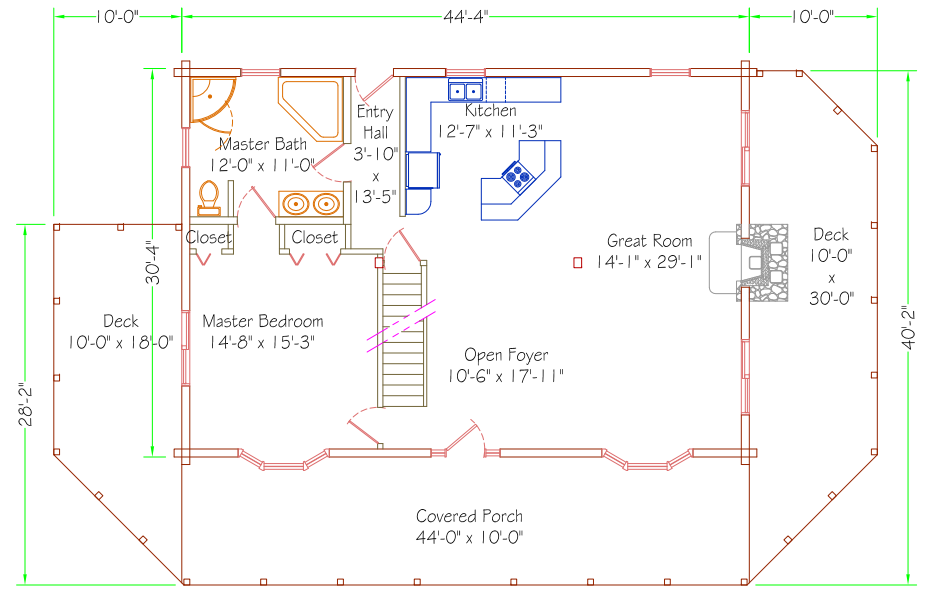

Second Floor
675 sq-ft

"Wentworth"
 2,015 sq-ft Living Space
 Three Bedroom / Two Bath
 (Also as Four Bedroom)
 Open Kitchen / Great Room
 Cathedral Ceiling
 Full Length Covered Front Porch
 Side Sun Decks

First Floor
1,340 sq-ft

www.kingforesthomes.com

Tel. (603)536-5361 Fax (603)536-5731