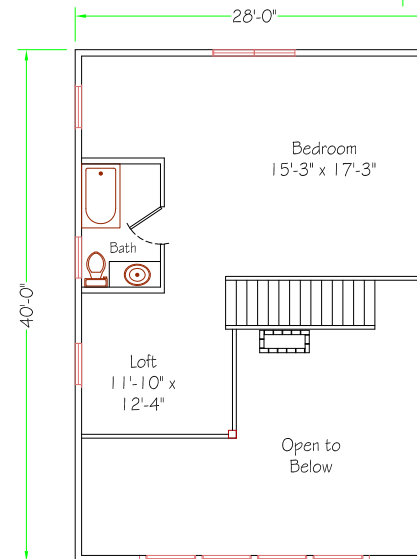

"Hilltop"

- 1,840 sq-ft Living Space
- Two Bedroom / Two Bath
- (Also as Three Bedroom)
- Open Concept Kitchen / Dining Area
- Cathedral Ceiling
- Wrap-Around Deck / Covered Porch

Second Floor
700 sq-ft