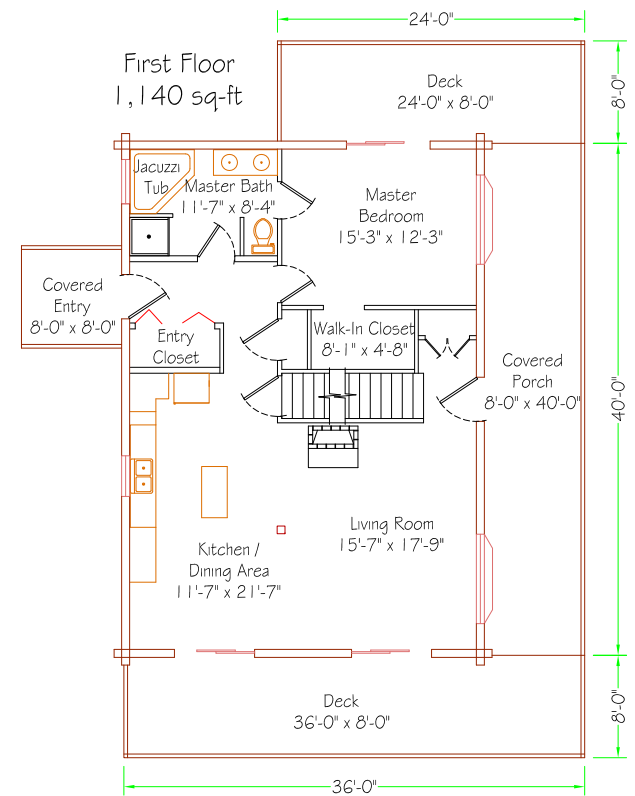

"Hilltop"

- 1,840 sq-ft Living Space
- Two Bedroom / Two Bath
- (Also as Three Bedroom)
- Open Concept Kitchen / Dining Area
- Cathedral Ceiling
- Wrap-Around Deck / Covered Porch

Second Floor
700 sq-ft