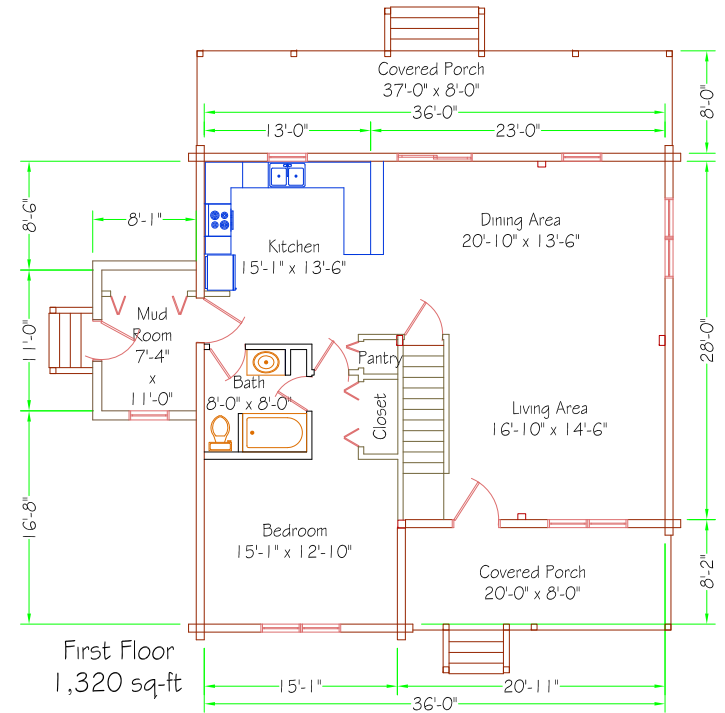

"Brookside"

2,070 sq-ft Living Space
 Three Bedroom / Two Bath
 Open Living / Dining Area
 Cathedral Ceiling
 Enclosed Mud Room Entryway
 Covered Porches Front and Back

www.kingforesthomes.com

Tel. (603)536-5361 Fax (603)536-5731