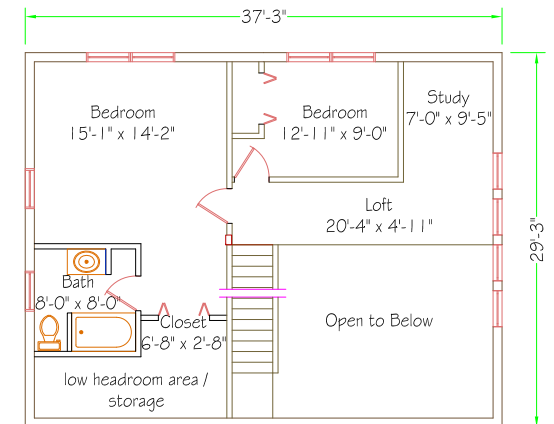

"Brookside"

2,070 sq-ft Living Space
 Three Bedroom / Two Bath
 Open Living / Dining Area
 Cathedral Ceiling
 Enclosed Mud Room Entryway
 Covered Porches Front and Back

www.kingforesthomes.com

Tel. (603)536-5361 Fax (603)536-5731