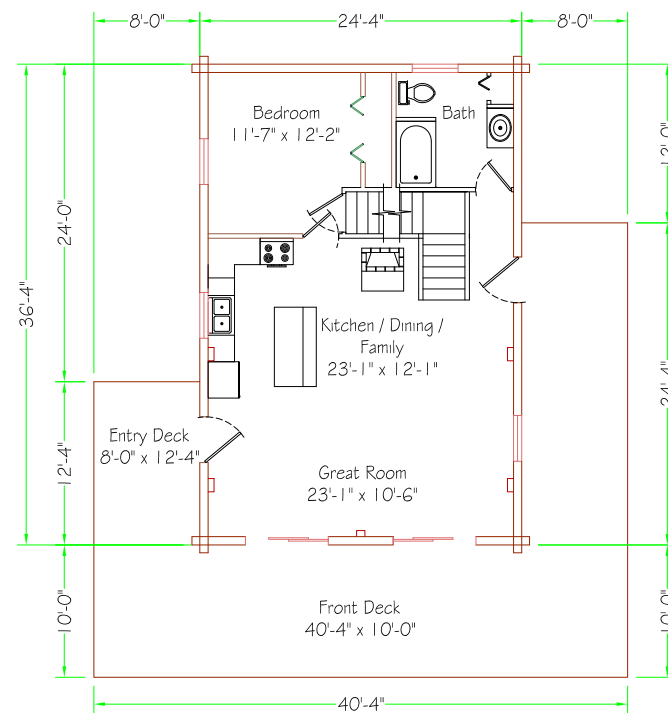

"Retreat"

1,175 sq-ft Living Space

One Bedroom / One Bath

(also as Two or Three Bedroom / Two Bath)

Open Concept Kitchen / Dining / Family Room

Cathedral Ceiling

Wrap-Around Decks

www.kingforesthomes.com

Tel. (603)536-5361 Fax (603)536-5731

First Floor
880 sq-ft

Second Floor
295 sq-ft