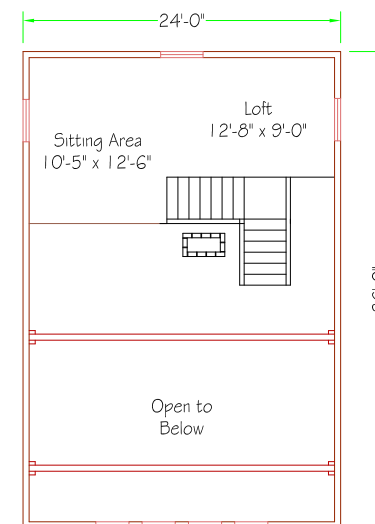

"Retreat"

1,175 sq-ft Living Space

One Bedroom / One Bath

(also as Two or Three Bedroom / Two Bath)

Open Concept Kitchen / Dining / Family Room

Cathedral Ceiling

Wrap-Around Decks

www.kingforesthomes.com

Tel. (603)536-5361 Fax (603)536-5731

First Floor
880 sq-ft

Second Floor
295 sq-ft