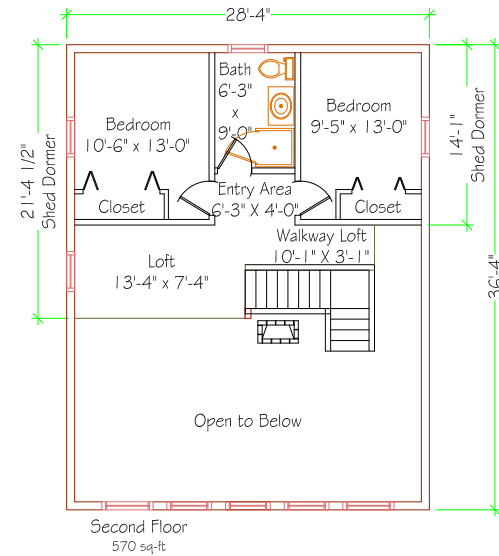

"Retreat III"

- 1,595 sq-ft Living Space
- Three Bedroom / Two Bath
- Open Kitchen / Dining / Family Room
- Cathedral Ceiling and Loft Area
- Wrap Around Deck
- Full Length Covered Porch

www.kingforesthomes.com