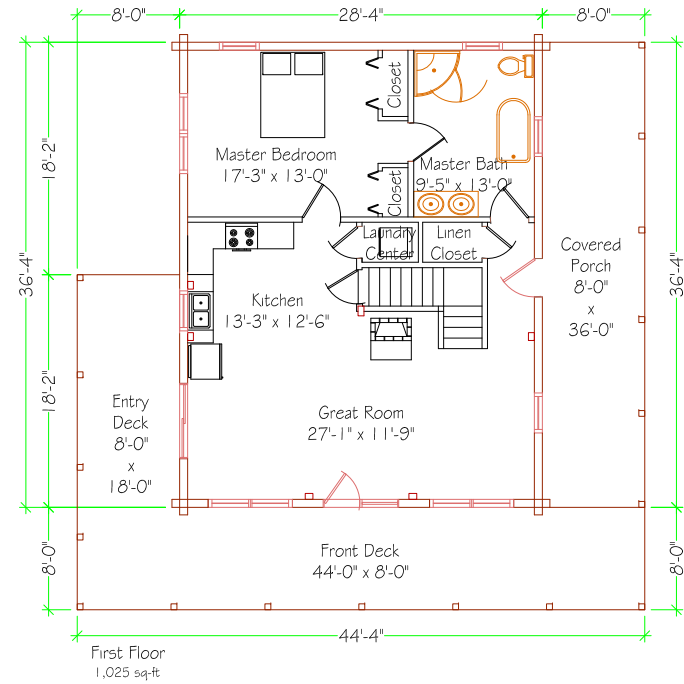

"Retreat III"

- 1,595 sq-ft Living Space
- Three Bedroom / Two Bath
- Open Kitchen / Dining / Family Room
- Cathedral Ceiling and Loft Area
- Wrap Around Deck
- Full Length Covered Porch

www.kingforesthomes.com