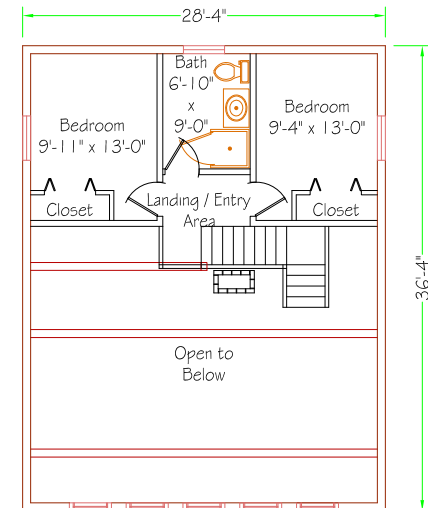

## "Retreat II"

- 1,465 sq-ft Living Space
- Three Bedroom / Two Bath
- Open Kitchen / Dining / Family Room
- Cathedral Ceiling
- Wrap Around Deck
- Full Length Covered Porch

First Floor  
1,025 sq-ft

Second Floor  
440 sq-ft