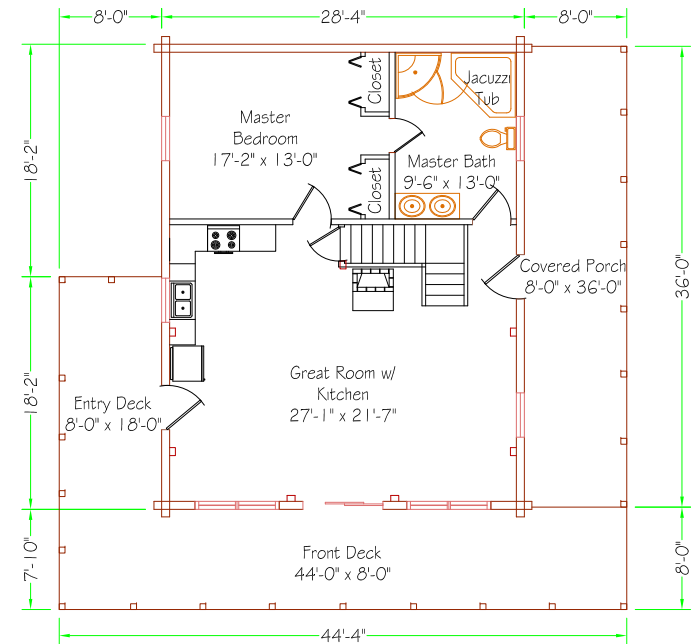

## "Retreat II"

- 1,465 sq-ft Living Space
- Three Bedroom / Two Bath
- Open Kitchen / Dining / Family Room
- Cathedral Ceiling
- Wrap Around Deck
- Full Length Covered Porch

First Floor  
1,025 sq-ft

Second Floor  
440 sq-ft